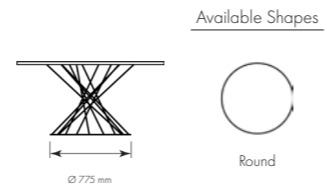

SPIKES
DINING TABLE

METAL FRAME

COLORS

- Champagne
- Anodic brown
- Black