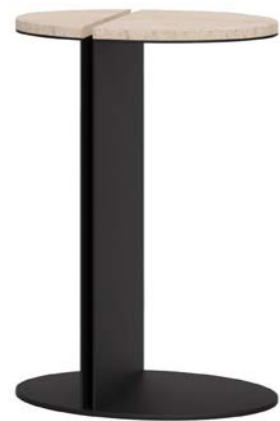

KHLOE&IDA
BUTLERTRAY

PRODUCT DETAILS

INFO

CODE: BT 21
SIZE: 500 x 300 x H700 mm

CODE: BT 22
SIZE: 500 x 350 x H650 mm

CODE: BT 23
SIZE: Ø600 x H700 mm

METAL FRAME

COLORS

Champagne
Anodic brown
Black

TABLE TOP

MARBLE - 20mm

Travertine Beige

| BT 21

PLATO
BUTLERTRAY

PRODUCT DETAILS

INFO

CODE: BT 44
SIZE: 550 x 450 x H600 mm
PIPE: 15 x 15 mm

METAL FRAME

COLORS

Champagne
Anodic brown
Black

TABLE TOP

WOOD - 9mm

Veneer Oak Black