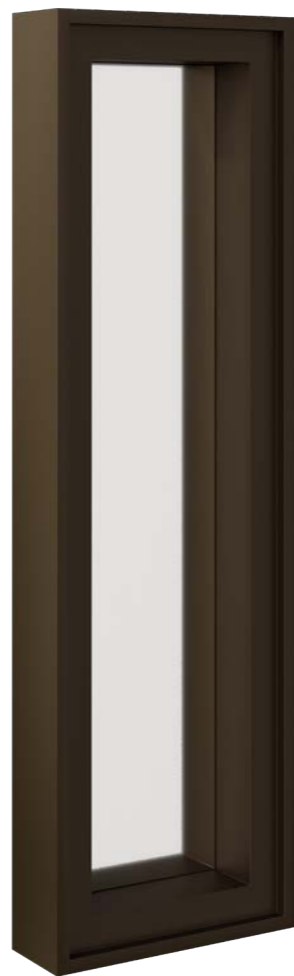

SPECULUM

MIRROR

PRODUCT DETAILS

INFO

CODE: MIR 202
SIZE: 500 x D200 x H1800 mm

CODE: MIR 204
SIZE: 600 x D200 x H2000 mm

METAL FRAME

COLORS

Champagne
Anodic brown
Black