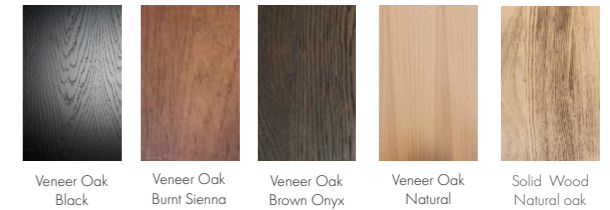

TABLE TOP - WOOD - 20mm