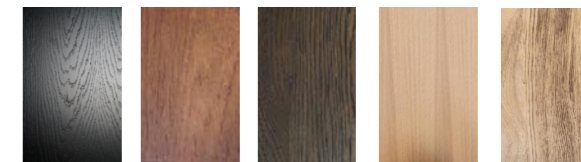

TABLE TOP - WOOD - 20mm

Veneer Oak Black Veneer Oak Burnt Sienna Veneer Oak Brown Onyx Veneer Oak Natural Solid Wood Natural oak