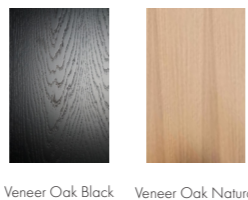

TABLE TOP - WOOD VENEER - 9mm

Veneer Oak Black   Veneer Oak Natural

LINUS
COFFEE TABLE

1. **METAL FRAME**
2. Champagne
   - Anodic brown
   - Black
3. **TABLE TOP**
4. Veneer Oak Black
   - Veneer Oak Natural
   - Veneer Oak Brown Onyx
   - Veneer Oak Burnt Sienna
5. **WOOD VENEER - 20mm**
6. **EDGE TYPE**
7. Swiss Edge