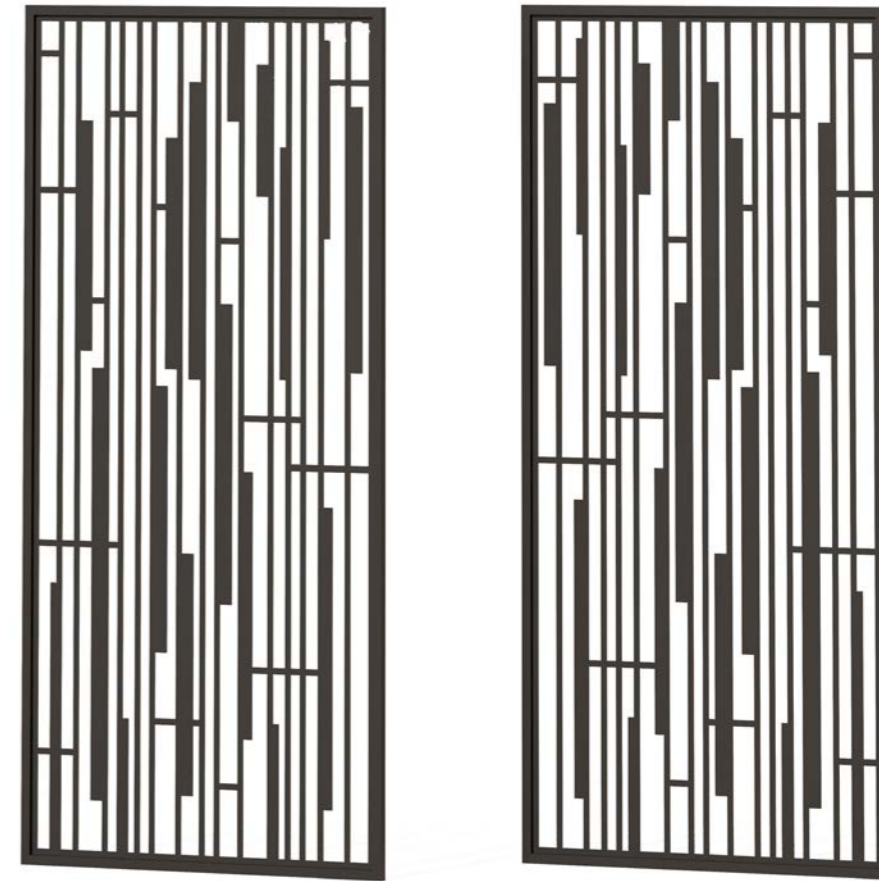

METAL FRAME

COLORS

Champagne
Anodic brown
Black