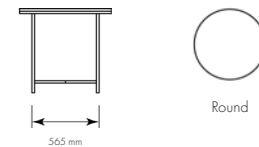

POPOL

BAR TABLE

Available Shapes

METAL FRAME

Champagne

Anodic brown

Black

PRODUCT DETAILS

CODE	TOP	PIPE	DIMENSION
TBL 99	Marble	20 x 20 mm	Ø800 x H770 mm

EDGE TYPE

Beveled Edge