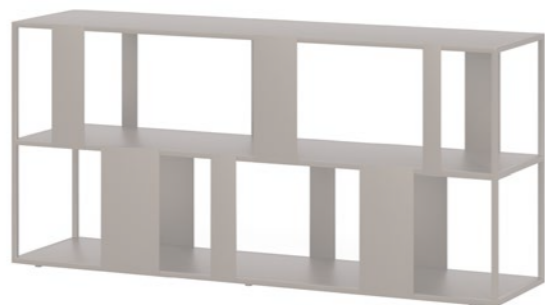

### METAL FRAME

COLORS

Champagne	
Anodic brown	
Black	

**EROS**  
RACK

PRODUCT DETAILS

INFO  
CODE: RCK 116  
SIZE: 800 x 350 x H2000 mm  
PIPE: 15 x 15 mm

METAL FRAME

COLORS  
Champagne  
Anodic brown  
Black