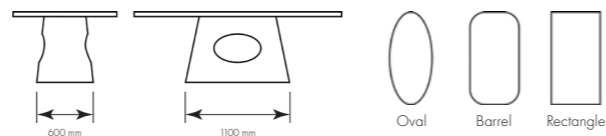

EDGE TYPE

TABLE TOP - WOOD VENEER - 30mm

Veneer Oak Black    Veneer Oak Natural    Veneer Oak Brown Onyx    Veneer Oak Burnt Sienna

Available Shapes

**DESPINA**  
DINING TABLE

PRODUCT DETAILS

CODE	TOP	PIPE	DIMENSION
TBL 823	Marble	-	2200 x 1100 x H760 mm
TBL 823	Marble	-	2000 x 1000 x H760 mm