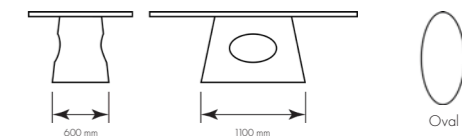

Available Shapes