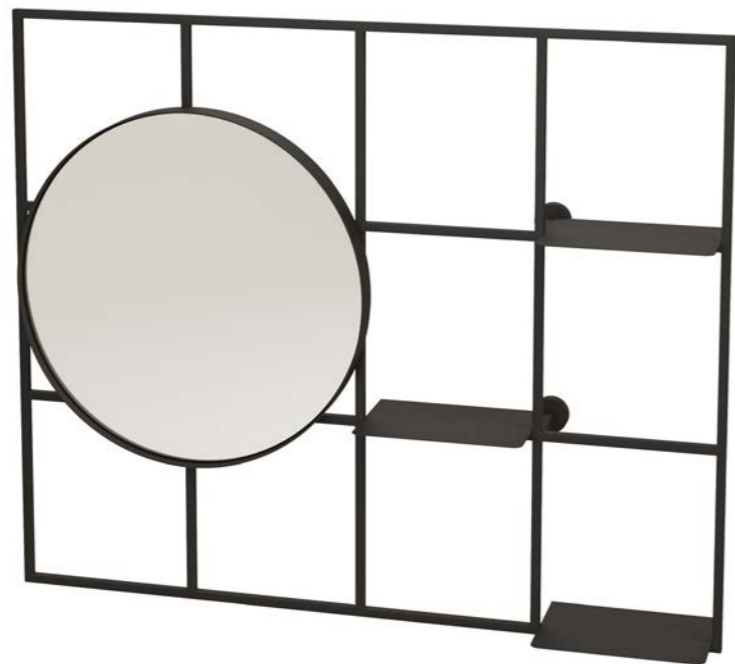

### METAL FRAME

COLORS  
Champagne  
Anodic brown  
Black

**AEGIS**  
RACK

PRODUCT DETAILS

INFO  
CODE: RCK 300  
SIZE: 1200 x 200 x H1000 mm  
PIPE: 15 x 15 mm

METAL FRAME

COLORS  
Champagne  
Anodic brown  
Black