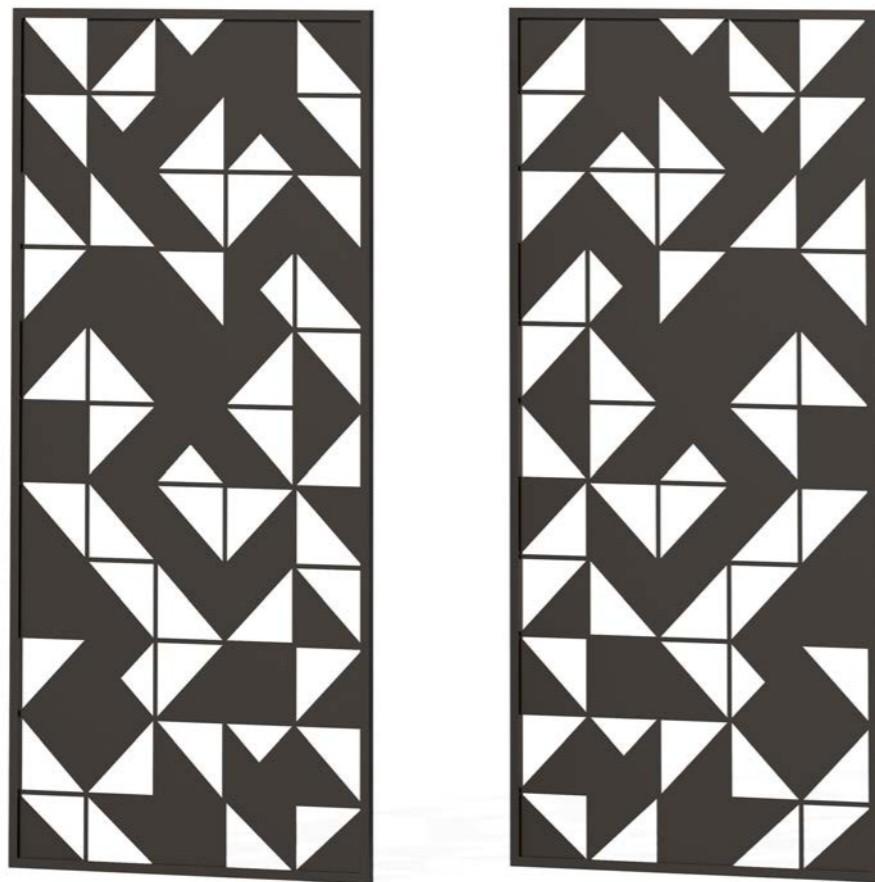

ROOMDIVIDER RACK

PRODUCT DETAILS

INFO | SIZE: 1220 x 30 x H2600 mm
PIPE: 30 x 30 mm

METAL FRAME

COLORS | Champagne
Anodic brown
Black