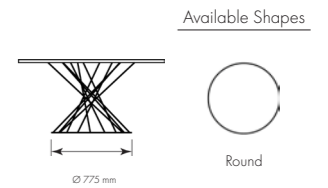

SPIKES
DINING TABLE

METAL FRAME

COLORS

- Champagne
- Anodic brown
- Black