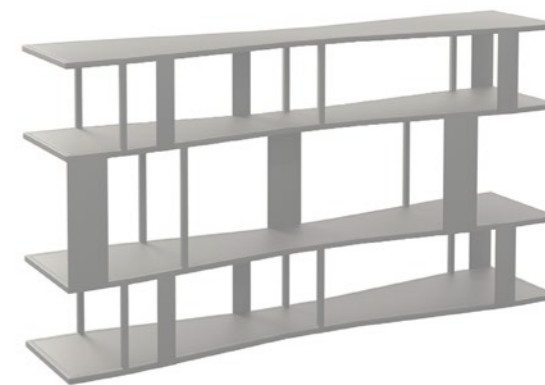

BOW TIE RACK

PRODUCT DETAILS

INFO

CODE:	RCK 118
SIZE:	800 x 300 x H2000 mm
PIPE:	15 x 15 mm

METAL FRAME

COLORS

Champagne	
Anodic brown	
Black