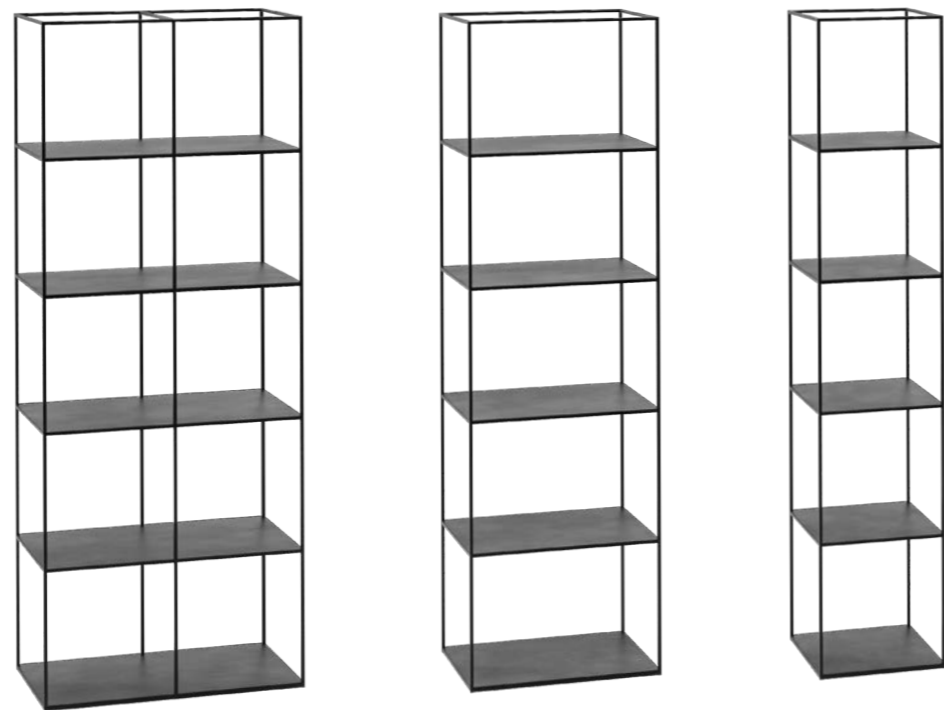

APERTUS RACK

PRODUCT DETAILS

CODE: RCK 112
SIZE: 800 x 400 x H2000 mm
PIPE: 15 x 15 mm

CODE: RCK 113
SIZE: 400 x 400 x H2000 mm
PIPE: 15 x 15 mm

CODE: RCK 114
SIZE: 600 x 400 x H2000 mm
PIPE: 15 x 15 mm

METAL FRAME

Champagne
Anodic brown
Black

INFO

COLORS