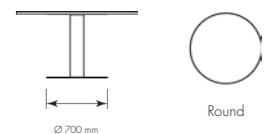

Available Shapes