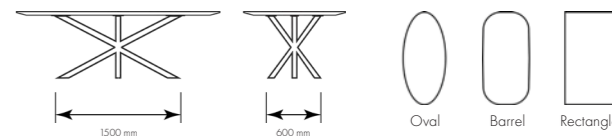

PRODUCT DETAILS

CODE	TOP	PIPE	DIMENSION
TBL 741	Wood	60 x 40 mm	∅1200 x H760 mm
TBL 741	Wood	60 x 40 mm	∅1400 x H760 mm

**OTIS**  
DINING TABLE

METAL FRAME

TABLE TOP

Available Shapes

- Metal structure has a knock-down system !