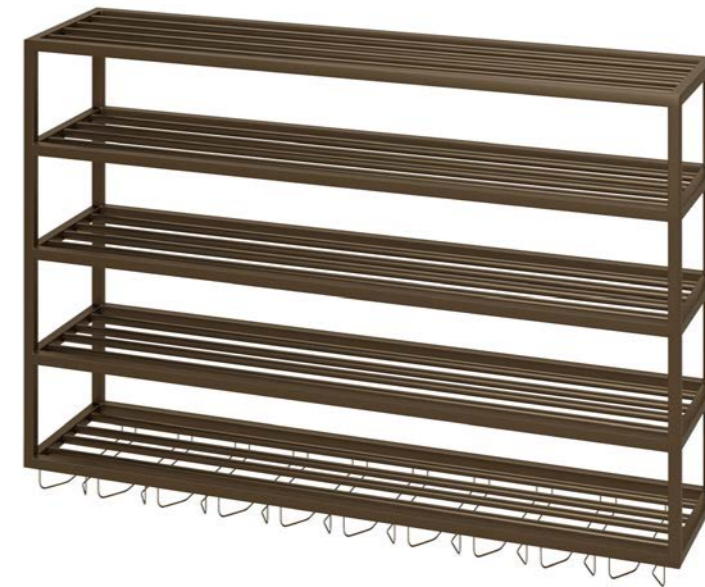

METAL FRAME

COLORS

Champagne

Anodic brown

Black