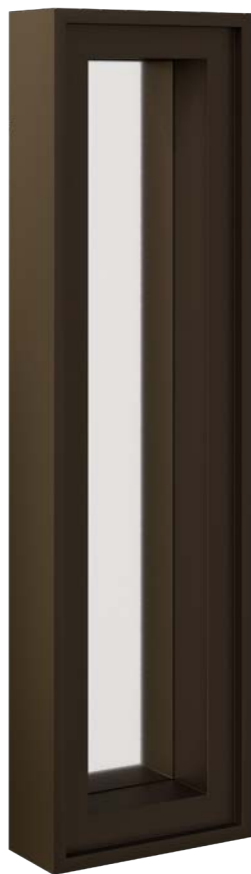

SPECULUM

MIRROR

PRODUCT DETAILS

INFO

CODE: MIR 202
SIZE: 500 x D200 x H1800 mm

CODE: MIR 204
SIZE: 600 x D200 x H2000 mm

METAL FRAME

COLORS

Champagne
Anodic brown
Black